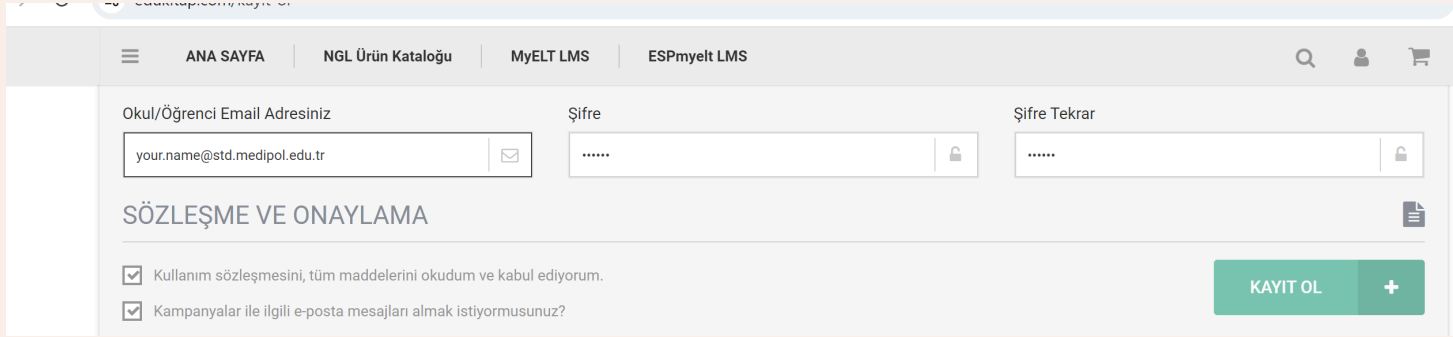

GUIDELINE TO COURSE MATERIALS

1

VISIT EDUKITAP.COM

2

CLICK ON THE REGISTER FROM THE USER LOGIN

3

ENTER YOUR INFORMATION AND COMPLETE YOUR REGISTRATION. ATTENTION!!! USE YOUR **MEDİPOL MAIL ADDRESS** AND ALL BLANKS MUST BE FILLED WITH THE INFORMATION OF THE STUDENT, NOT ANY OTHER PERSON'S!

4

LOG IN TO THE EDUKITAP PAGE WITH THE USER ACCOUNT YOU CREATED AND CLICK ON THE **İST-MEDİPOL UNIV. İNGİLİZCE HAZIRLIK** FROM THE CATEGORIES.

5

ENTER **2025MDPL** FOR THE PASSWORD AND PROCEED.

6

ATTENTION