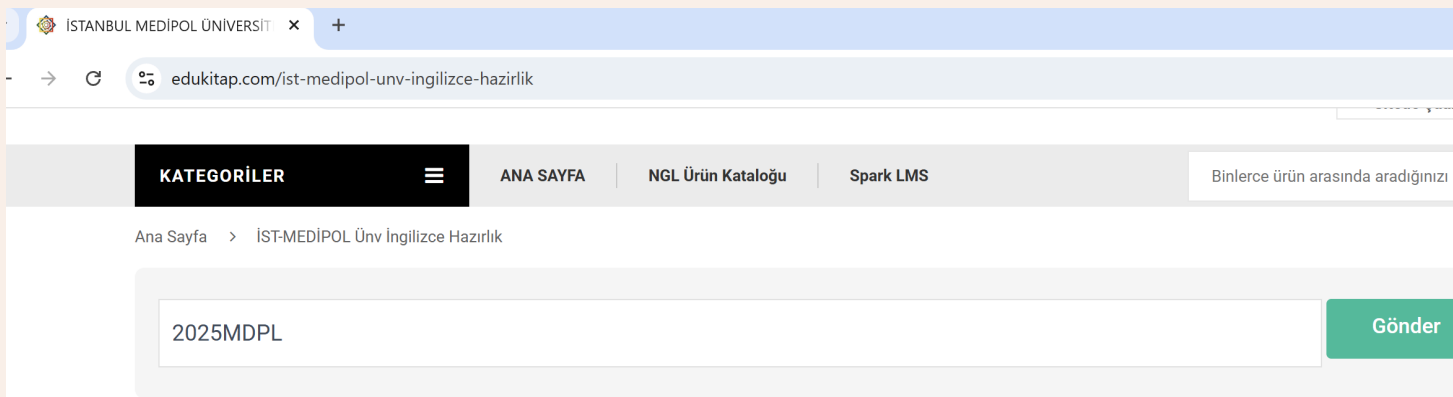

GUIDELINE TO COURSE MATERIALS

1

VISIT EDUKITAP.COM

2

CLICK ON THE REGISTER FROM THE USER LOGIN

3

ENTER YOUR INFORMATION AND COMPLETE YOUR REGISTRATION. ATTENTION!!! USE YOUR **MEDİPOL MAIL ADDRESS** AND ALL BLANKS MUST BE FILLED WITH THE INFORMATION OF THE STUDENT, NOT ANY OTHER PERSON'S!

4

LOG IN TO THE EDUKITAP PAGE WITH THE USER ACCOUNT YOU CREATED AND CLICK ON THE **İST-MEDİPOL UNIV. İNGİLİZCE HAZIRLIK** FROM THE CATEGORIES.

5

ENTER **2025MDPL** FOR THE PASSWORD AND PROCEED.

6

ATTENTION